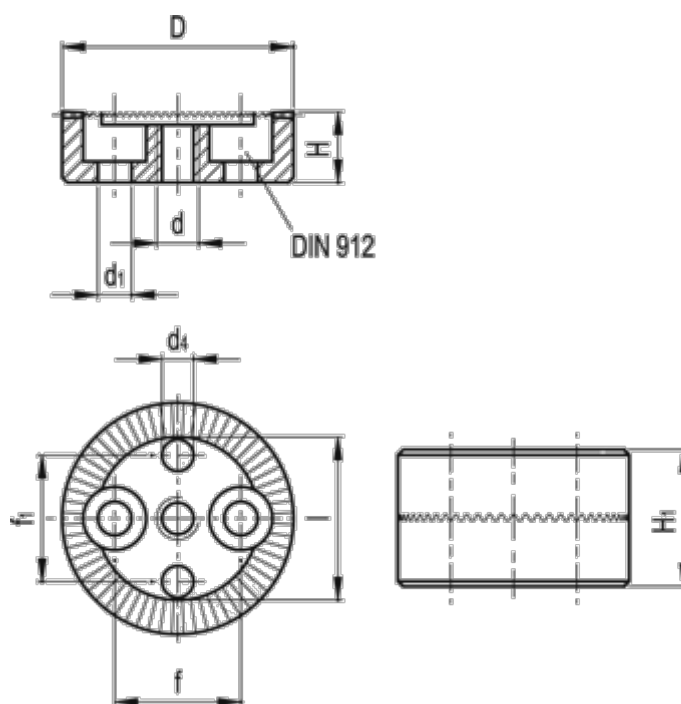

Data Sheet

Article number: 206545341

Description: E+G Serrated locking plate
GN 187.4-27-60-A-NI

Measures

D	= 27	l	= 19.5
d	= M5	Number of teeth	= 60
d1	= 4.3	Weight (g)	= 24
d4 H11	= 4		
f	= 15		
f1	= 15		
H +/-0.9	= 7.5		
H1	= 15		